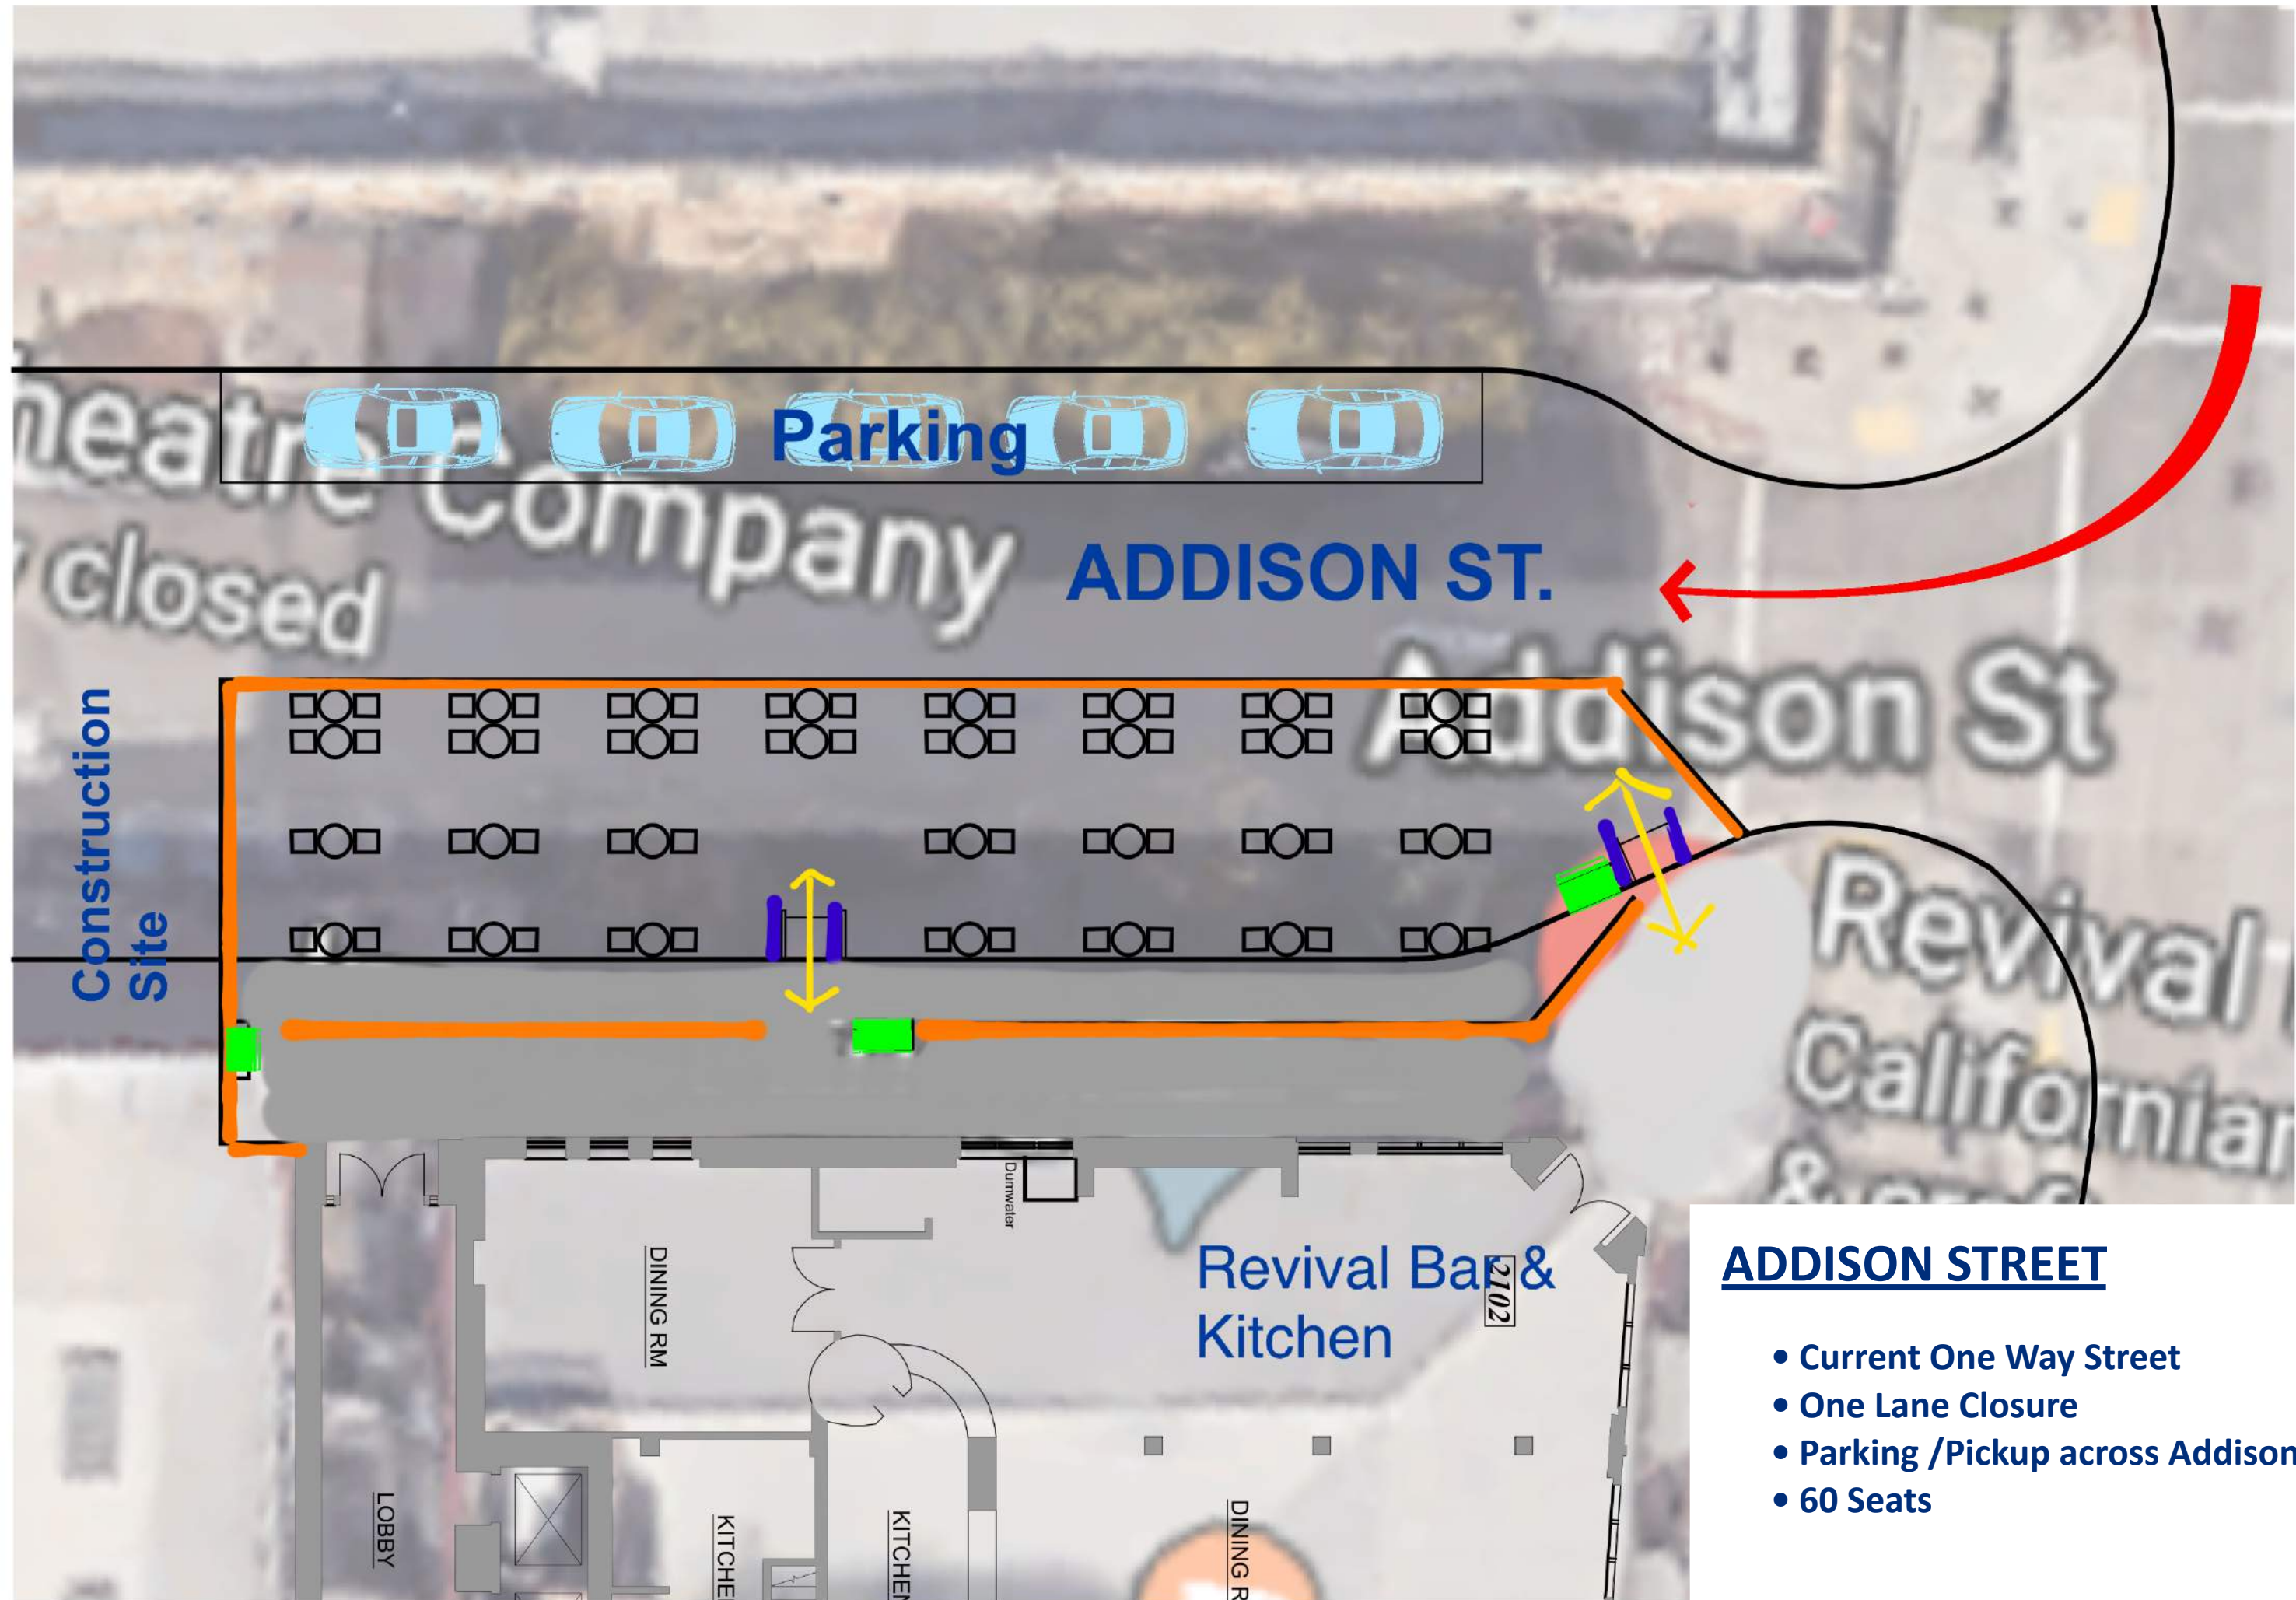

Vine St

Vine St

ADA RAMP

Peet's

Garage Entrance

FAVA
Takeout
Fava

Walk Shop
Retailer for men & women's comfort shoes

Earthly Goods
Temporarily closed

A Priori
Temporarily closed

Nicole J. Sim

VINE STREET

- Half- Block Closure
- 108 Seats

Parking

ADDISON ST.

Construction Site

Revival Bar & Kitchen

- ADDISON STREET**
- Current One Way Street
 - One Lane Closure
 - Parking /Pickup across Addison St.
 - 60 Seats

SHATTUCK AVE.

ADELINE OR SHATTUCK

ADJACENT BUSINESS

Cornerstone
(or Lemat Ethiopian)

La Note

ADJACENT BUILDING

ADJACENT BUILDING

SHATTUCK (OR ADELINE STREET)

- Turnoff Angled Parking
- Can easily vary the number of Parking/Pickup Spaces
- 70 Seats Total

Sacramento or Telegraph

Sacramento St

Creekwood Restaurant