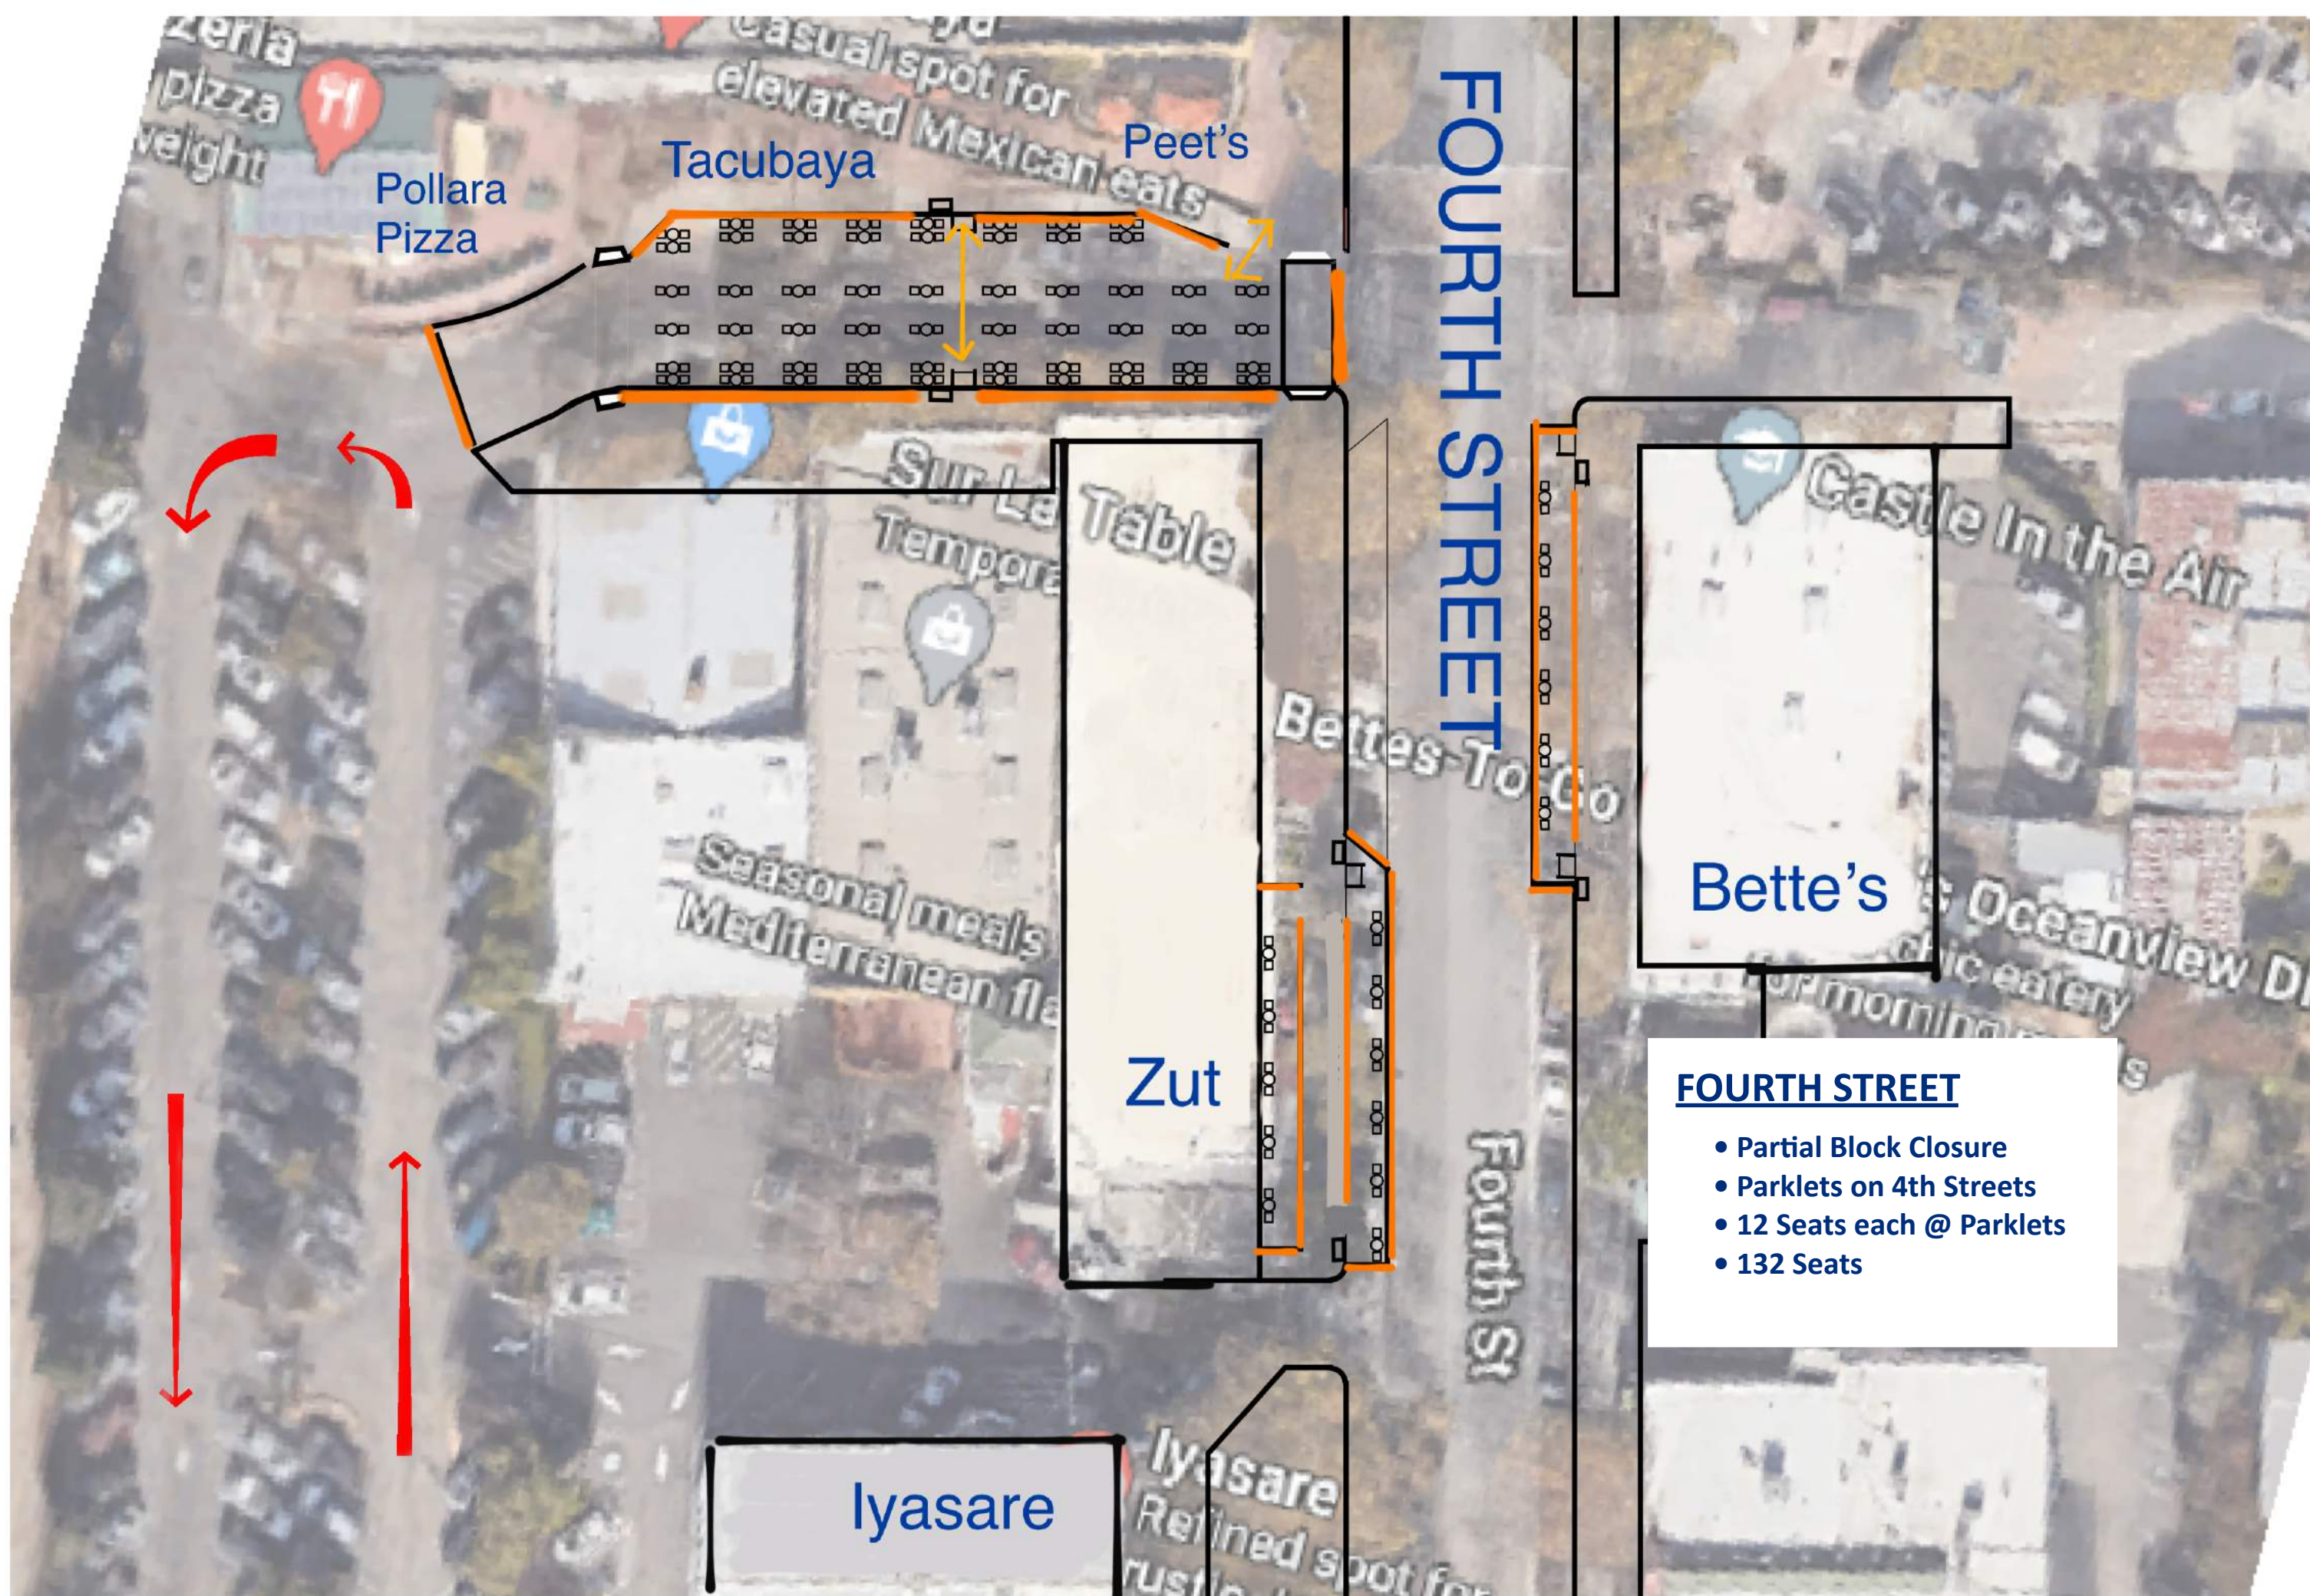

Vine St

Vine St

ADA RAMP

Peet's

Garage Entrance

FAVA
Takeout
Fava

Walk Shop
Retailer for men & women's comfort shoes

Earthly Goods
Temporarily closed

- ADDISON STREET**
- Current One Way Street
 - One Lane Closure
 - Parking /Pickup across Addison St.
 - 60 Seats

SHATTUCK AVE.

ADELINE OR SHATTUCK

ADJACENT BUSINESS

Cornerstone
(or Lemat Ethiopian)

La Note

ADJACENT BUILDING

ADJACENT BUILDING

SHATTUCK (OR ADELINE STREET)

- Turnoff Angled Parking
- Can easily vary the number of Parking/Pickup Spaces
- 70 Seats Total

Sacramento or Telegraph

Sacramento St

Creekwood Restaurant

- Partial Russel Street Closure
- City Parking Lot Closure
- Keep Access to Trash/Loading
- 260 Seats

Pollara
Pizza

Tacubaya

Peet's

FOURTH STREET

Sir L...
Table
Zut

Bette's

Iyasare