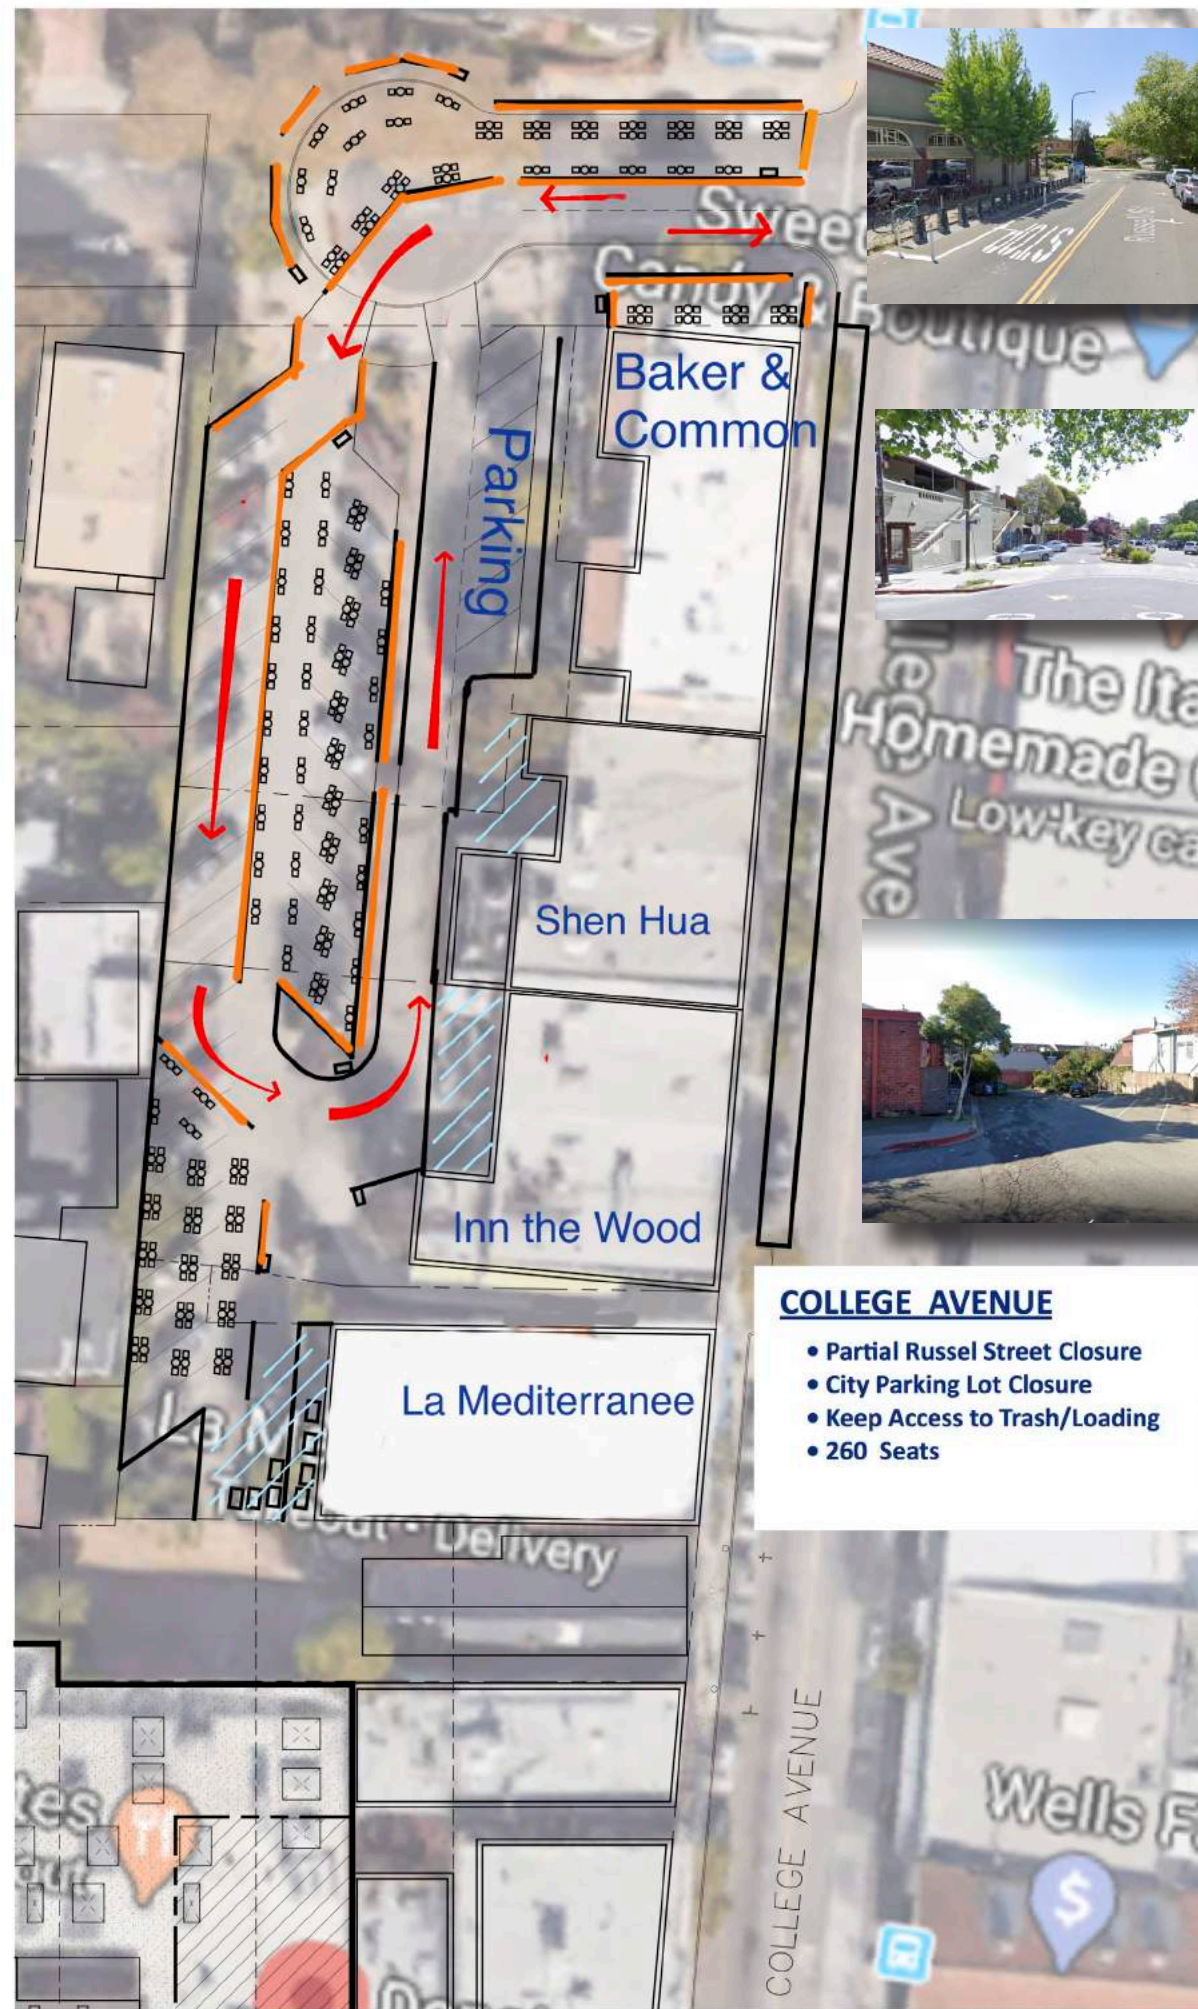

Vine St

Vine St

ADA RAMP

Peet's

Garage Entrance

FAVA
Takeout
Fava

Walk Shop
Retailer for men & women's comfort shoes

Earthly Goods
Temporarily closed

- ADDISON STREET**
- Current One Way Street
 - One Lane Closure
 - Parking /Pickup across Addison St.
 - 60 Seats

SHATTUCK AVE.

ADELINE OR SHATTUCK

ADJACENT BUSINESS

Cornerstone
(or Lemat Ethiopian)

La Note

ADJACENT BUILDING

ADJACENT BUILDING

SHATTUCK (OR ADELINE STREET)

- Turnoff Angled Parking
- Can easily vary the number of Parking/Pickup Spaces
- 70 Seats Total

Sacramento or Telegraph

Sacramento St

Creekwood Restaurant

6'-0"

Parking

SACRAMENTO ST. (OR TELEGRAPH)

- Parallel Parking
- Increase Sidewalk Seating
- 30 Seats

Parallel Parking, End Cap Option

Personalized Decor

Bright Corner
Planter
for Visibility

COLLEGE AVENUE