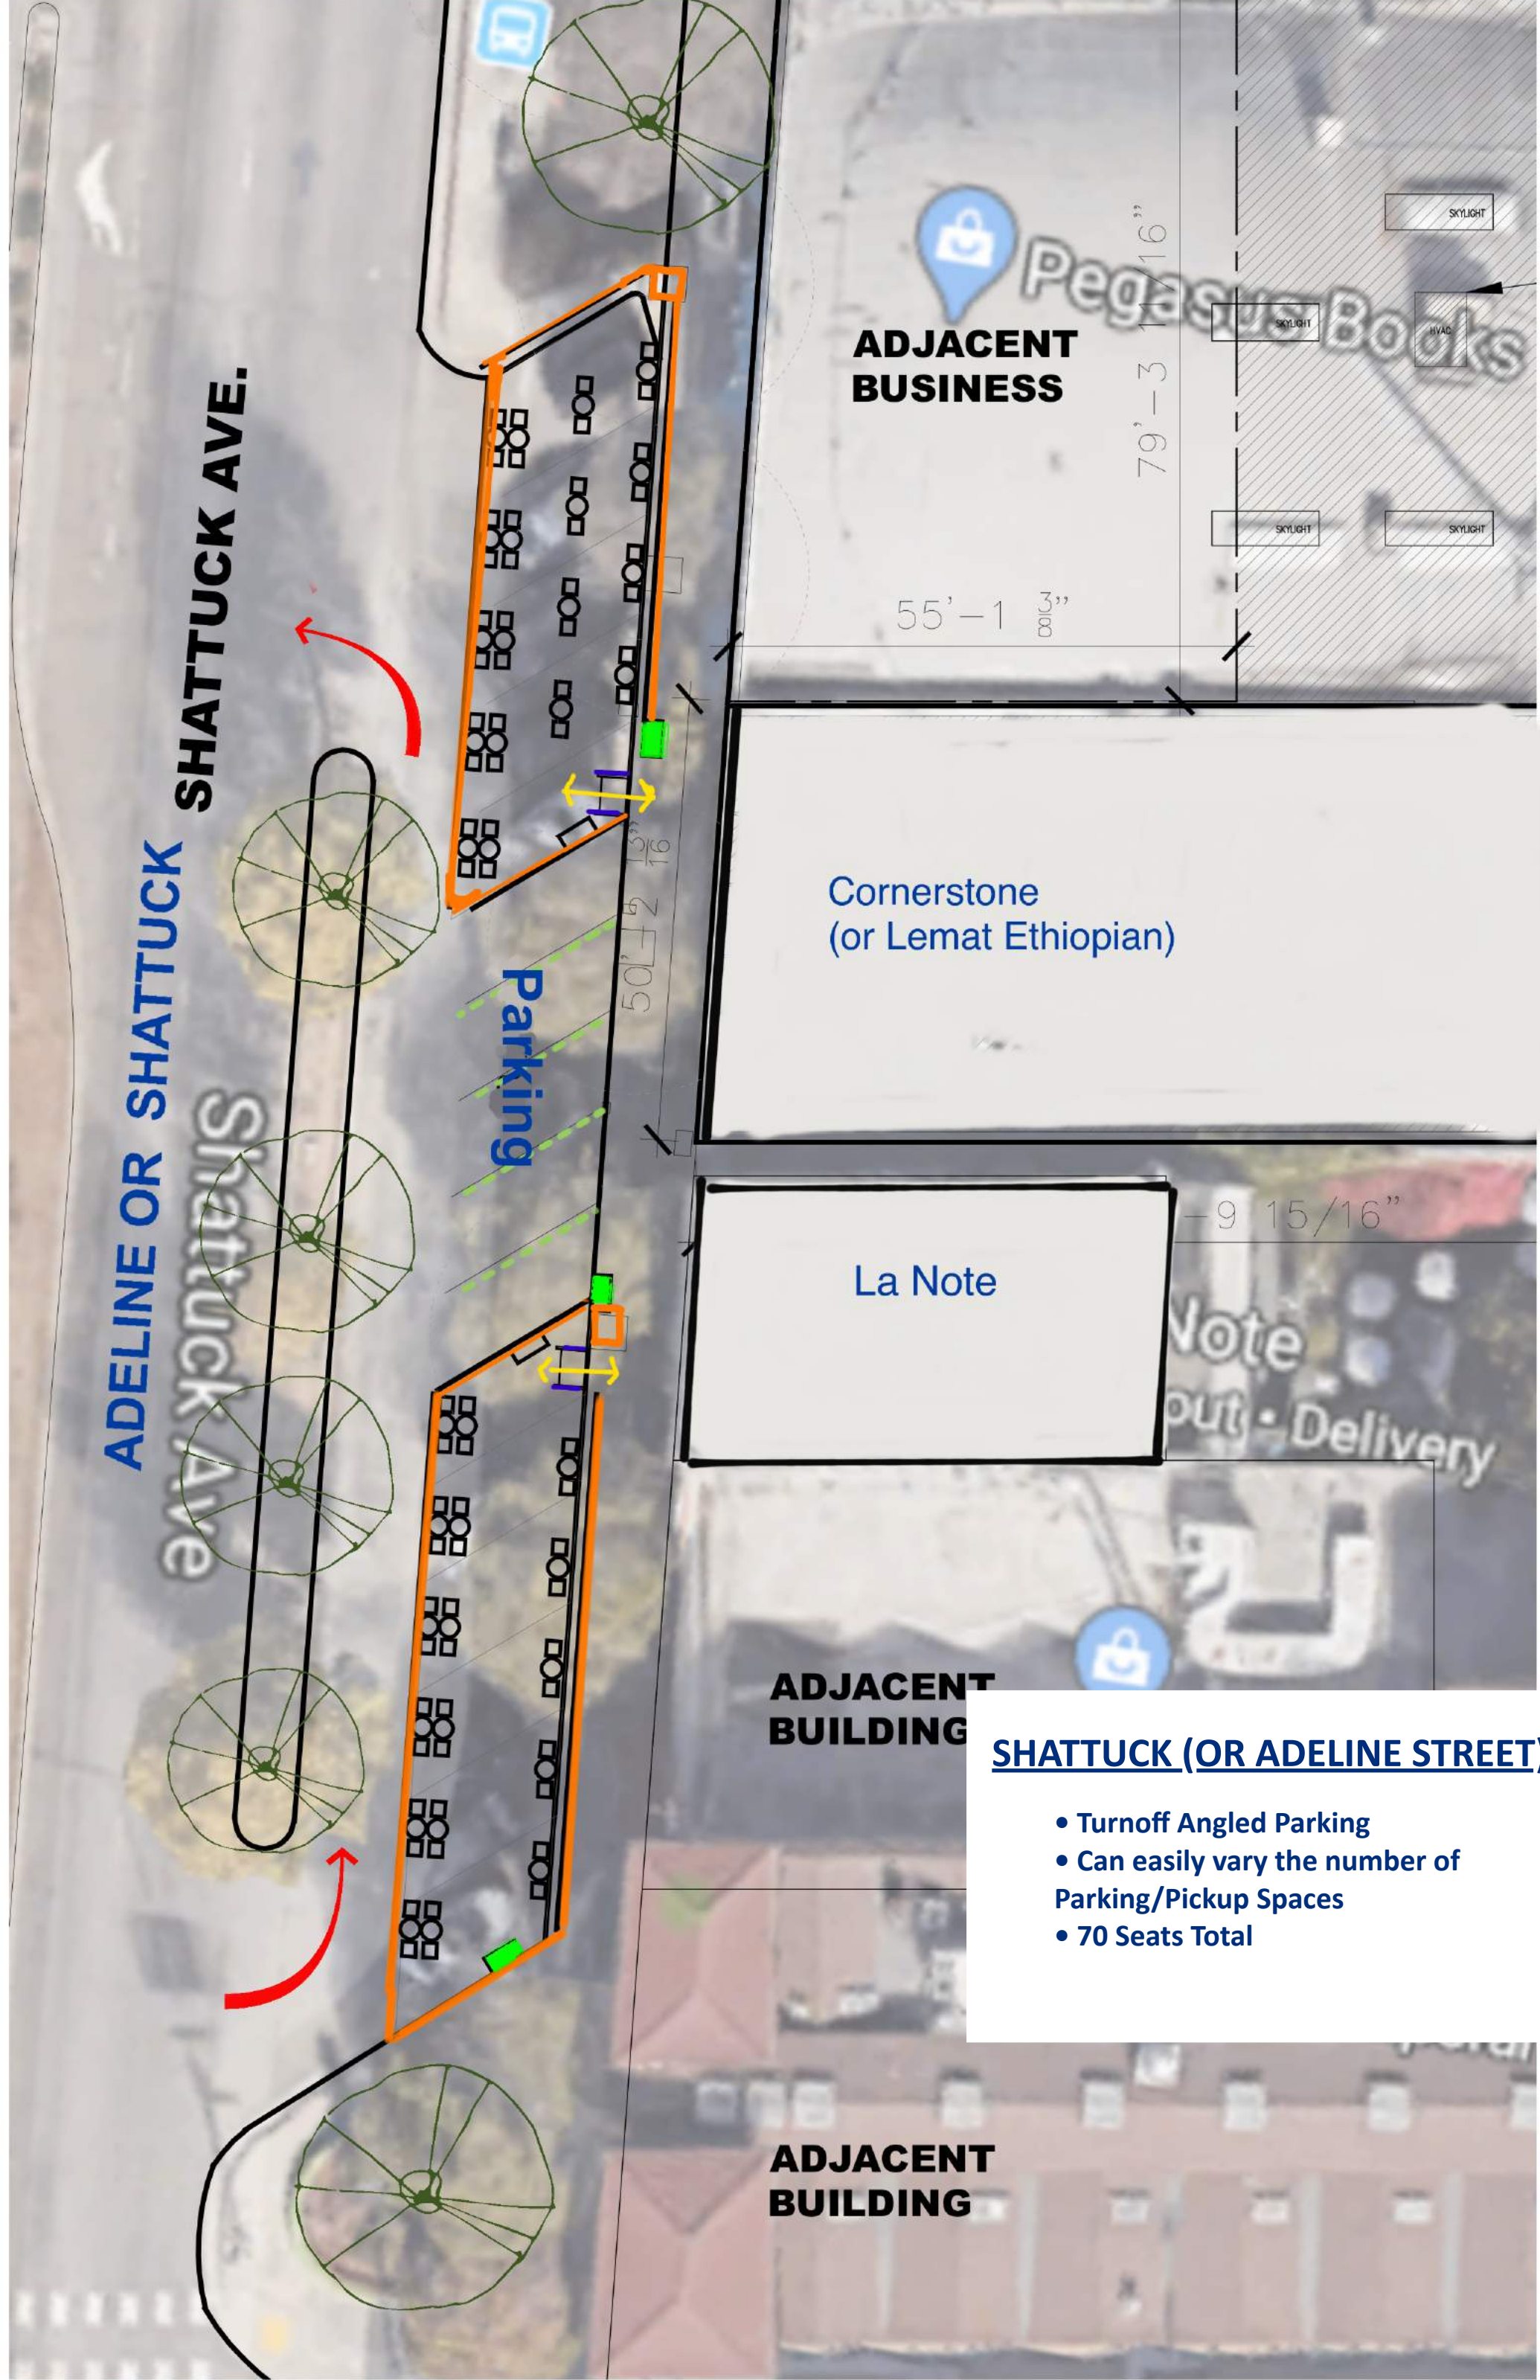

Vine St

Vine St

ADA RAMP

Peet's

Garage Entrance

FAVA
Takeout
Fava

Walk Shop
Retailer for men & women's comfort shoes

Earthly Goods
Temporarily closed

A Priori
Temporarily closed

Nicole J. Sim

VINE STREET

- Half- Block Closure
- 108 Seats

Parking

ADDISON ST.

Construction Site

Revival Bar & Kitchen

- ADDISON STREET**
- Current One Way Street
 - One Lane Closure
 - Parking /Pickup across Addison St.
 - 60 Seats

SHATTUCK AVE.

ADELINE OR SHATTUCK

ADJACENT BUSINESS

Cornerstone
(or Lemat Ethiopian)

La Note

ADJACENT BUILDING

ADJACENT BUILDING

SHATTUCK (OR ADELINE STREET)

- Turnoff Angled Parking
- Can easily vary the number of Parking/Pickup Spaces
- 70 Seats Total

Sacramento or Telegraph

Sacramento St

Creekwood Restaurant