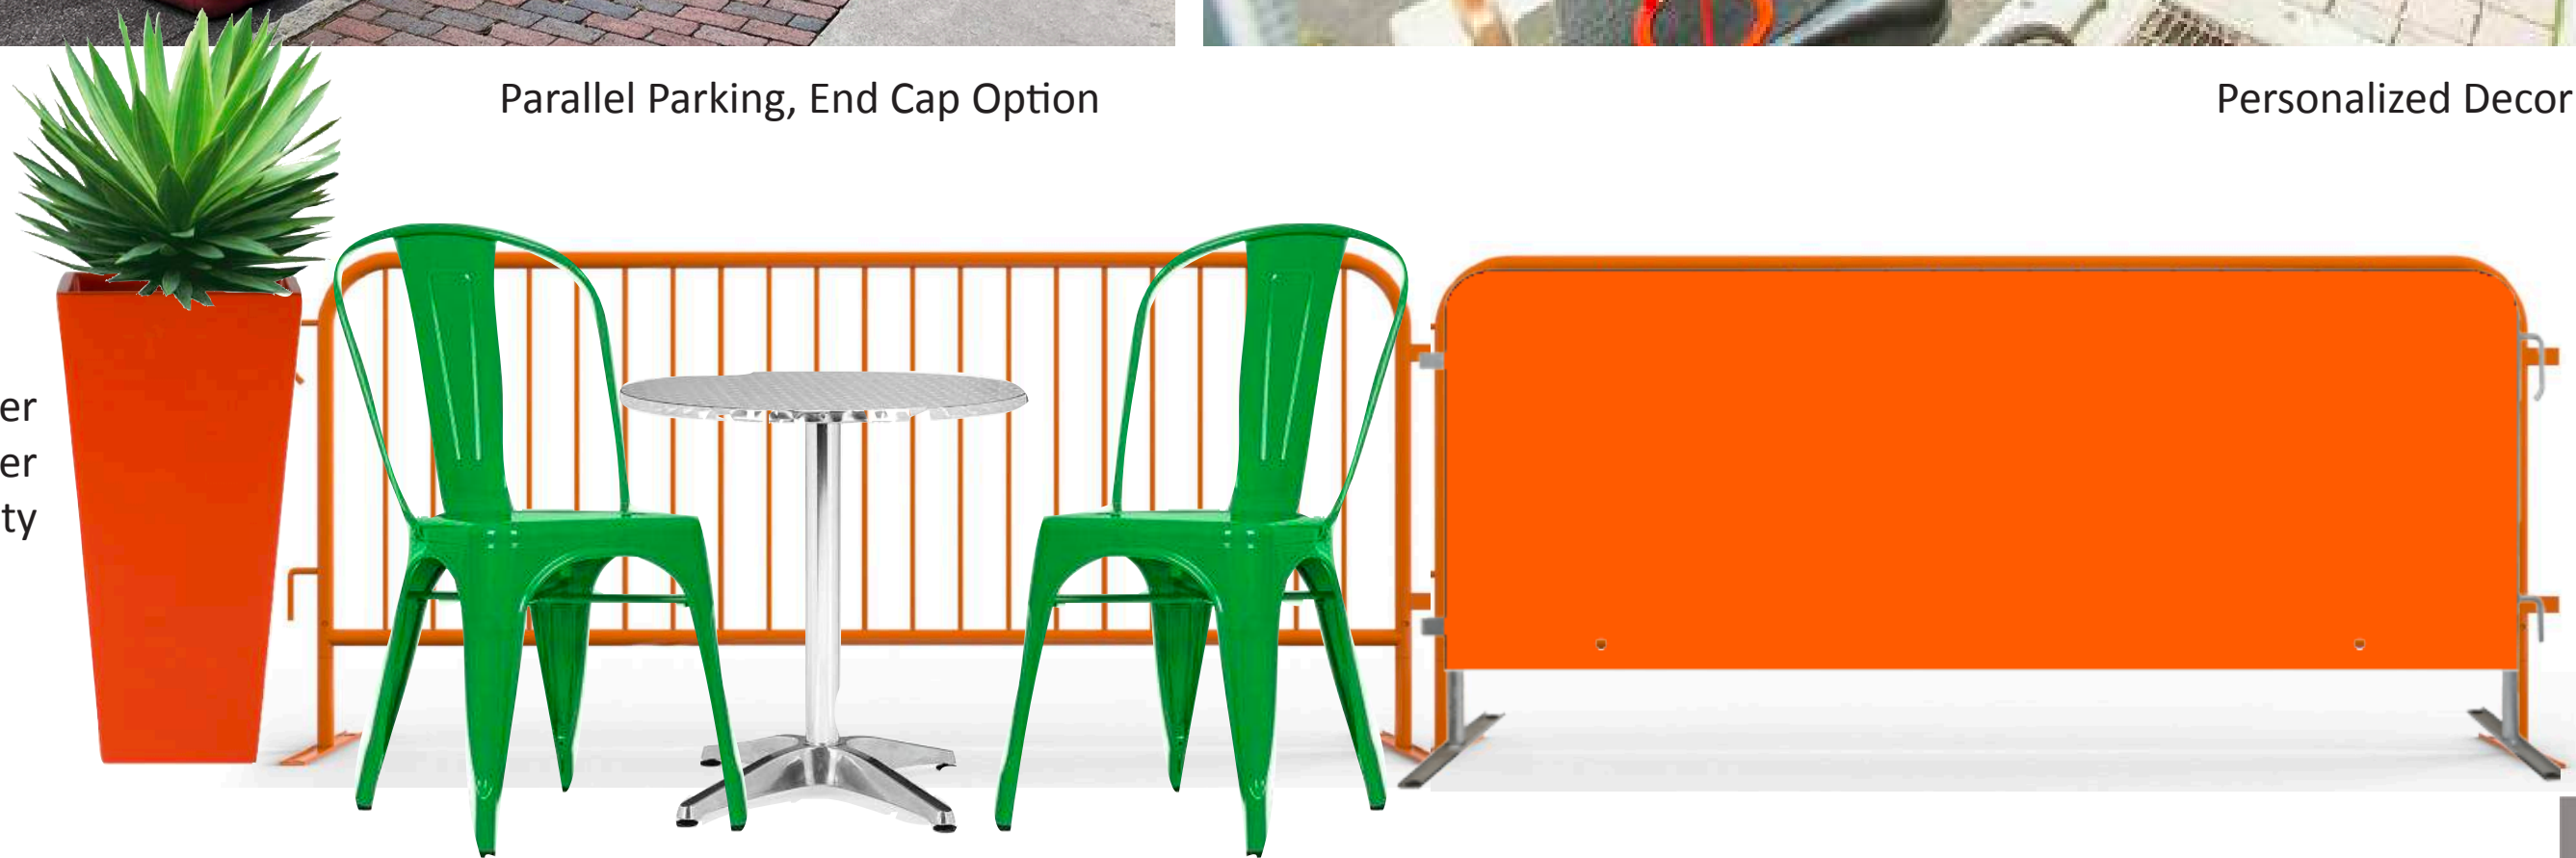

6'-0"

Parking

SACRAMENTO ST. (OR TELEGRAPH)

- Parallel Parking
- Increase Sidewalk Seating
- 30 Seats

Parallel Parking, End Cap Option

Personalized Decor

Bright Corner
Planter
for Visibility

COLLEGE AVENUE