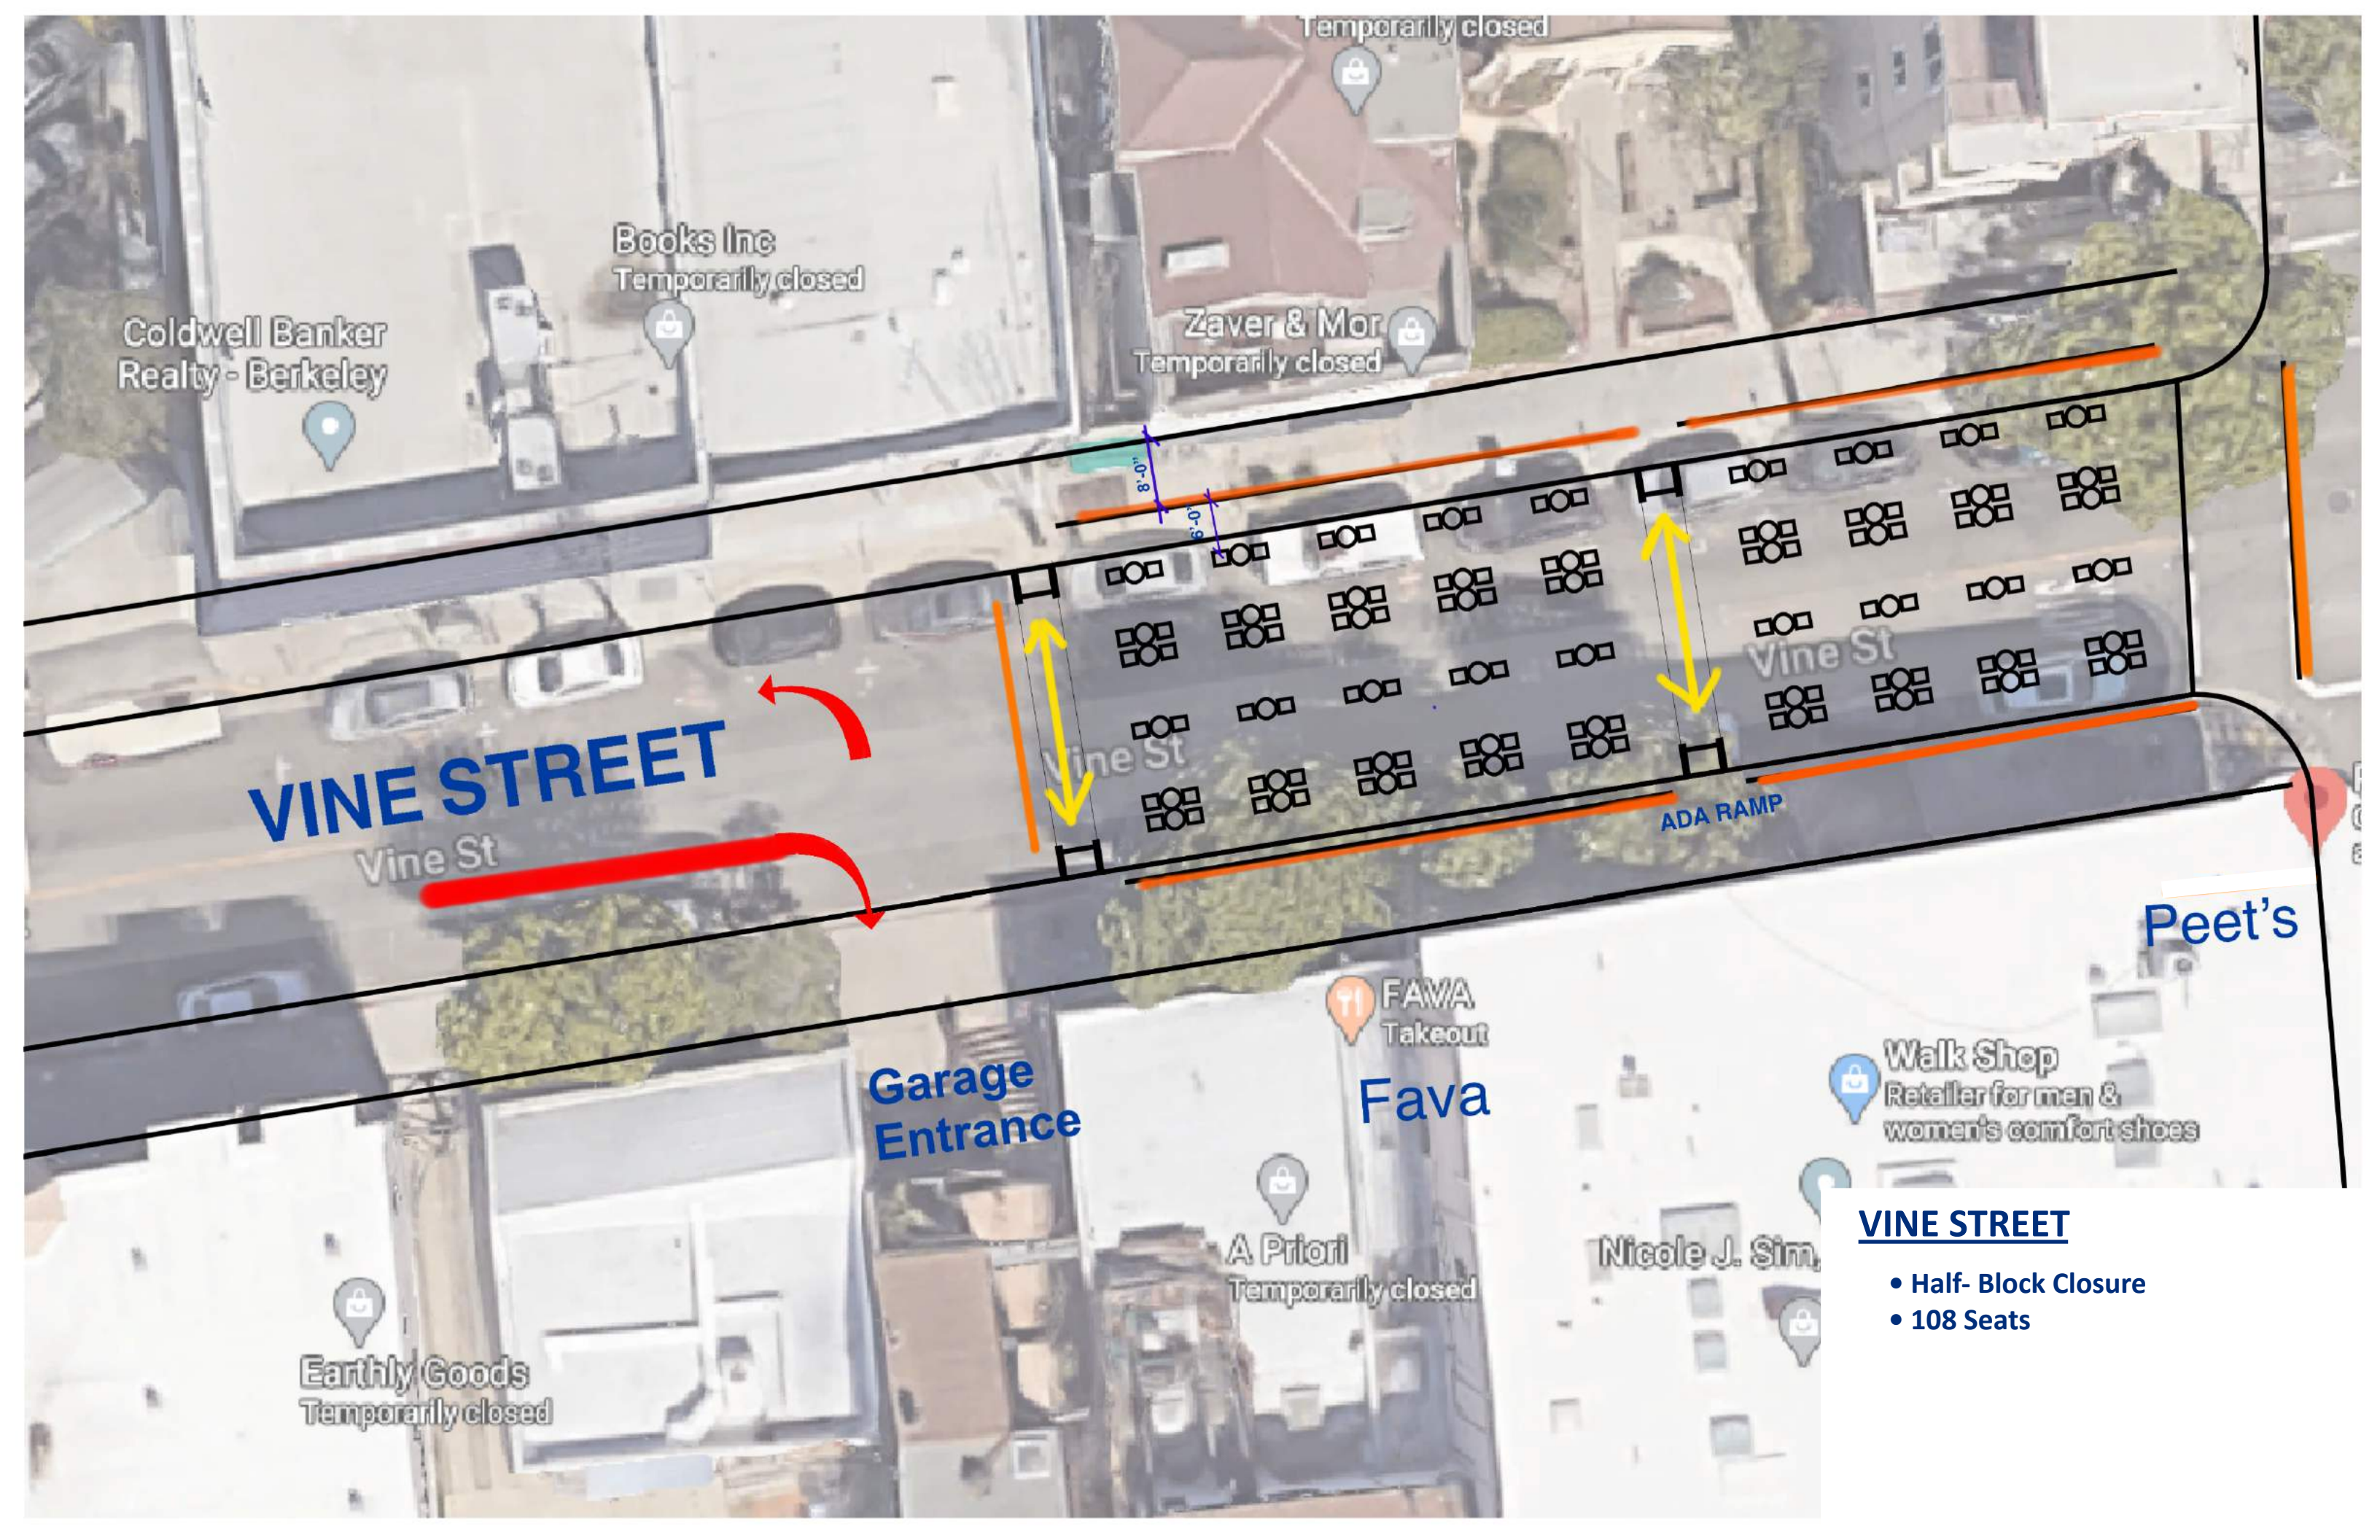

Coldwell Banker Realty - Berkeley

Books Inc
Temporarily closed

Zaver & Mor
Temporarily closed

Temporarily closed

VINE STREET

Vine St

Vine St

Vine St

ADA RAMP

Peet's

Garage Entrance

FAVA
Takeout
Fava

Walk Shop
Retailer for men & women's comfort shoes

Earthly Goods
Temporarily closed

A Priori
Temporarily closed

Nicole J. Sim

VINE STREET

- Half- Block Closure
- 108 Seats