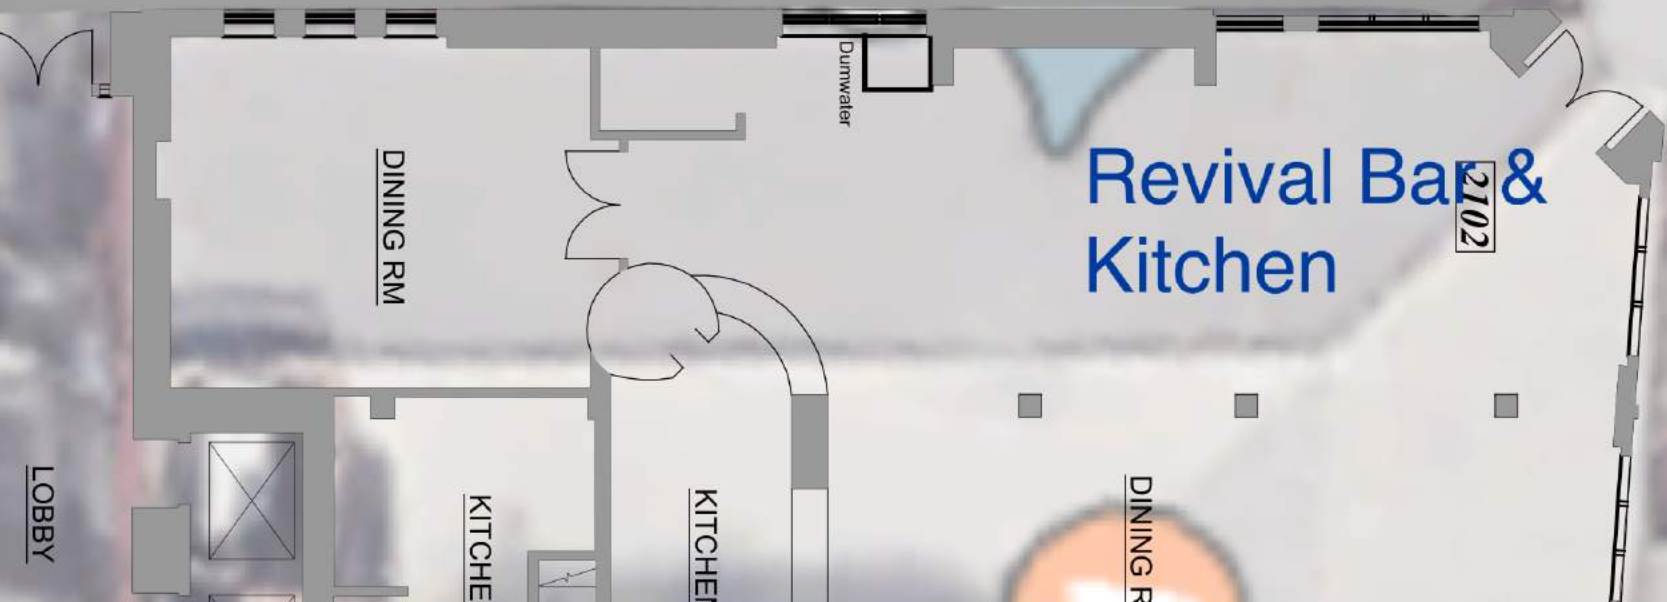

Revival Bar & Kitchen

1. **ADDISON STREET**
2. Current One Way Street
   - One Lane Closure
   - Parking /Pickup across Addison St.
   - 60 Seats